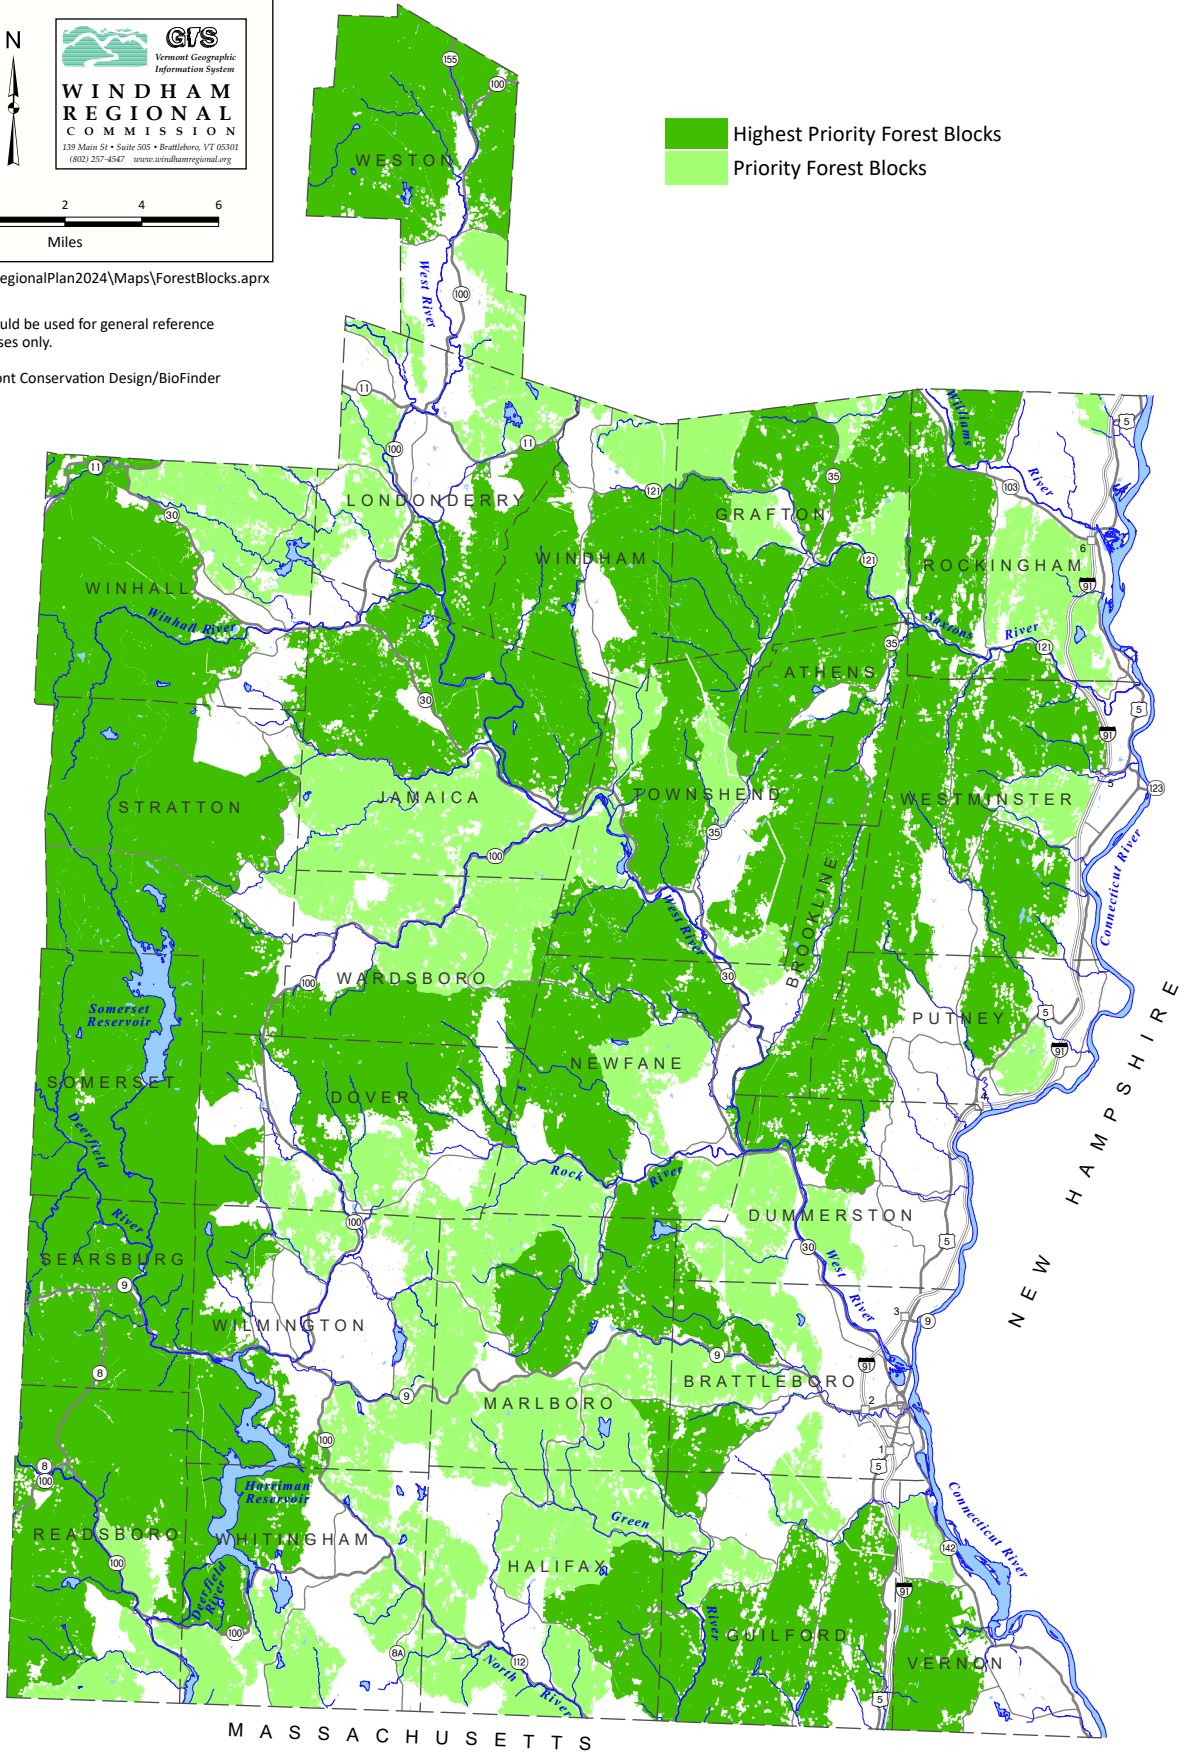

2024 Windham Regional Plan

139 Main St • Suite 505 • Brattleboro, VT 05301
(802) 257-4547 www.windhamregional.org

Forest Blocks

- Highest Priority Forest Blocks
- Priority Forest Blocks

August 2024; u:\GIS\RegionalPlan2024\Maps\ForestBlocks.aprx

Note: This map should be used for general reference and planning purposes only.

Data source: Vermont Conservation Design/BioFinder

M A S S A C H U S E T T S