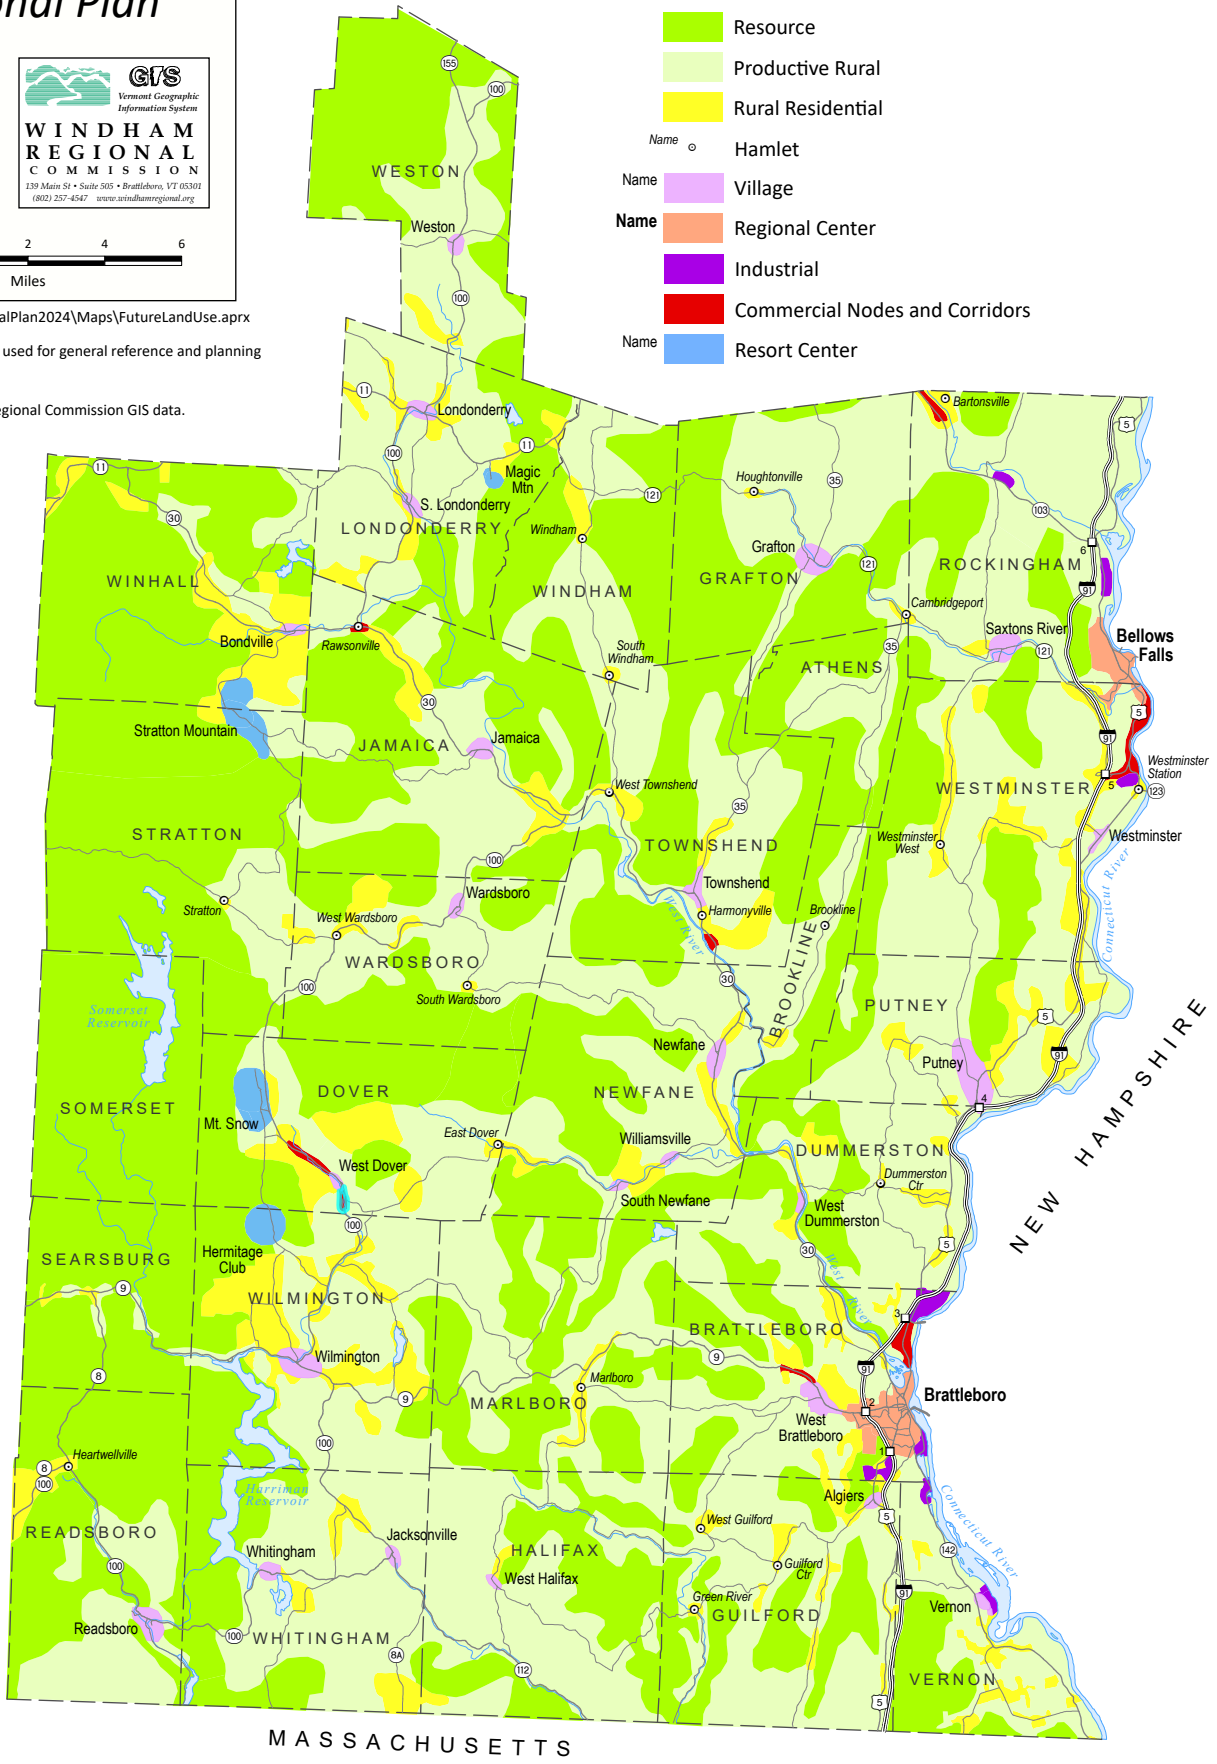

2024 Windham Regional Plan

Proposed Land Use

- Resource
- Productive Rural
- Rural Residential
- Name Hamlet
- Name Village
- Name Regional Center
- Industrial
- Commercial Nodes and Corridors
- Name Resort Center

August 2024; u:\GIS\RegionalPlan2024\Maps\FutureLandUse.aprx
 Note: This map should be used for general reference and planning purposes only.
 Data source: Windham Regional Commission GIS data.

MASSACHUSETTS